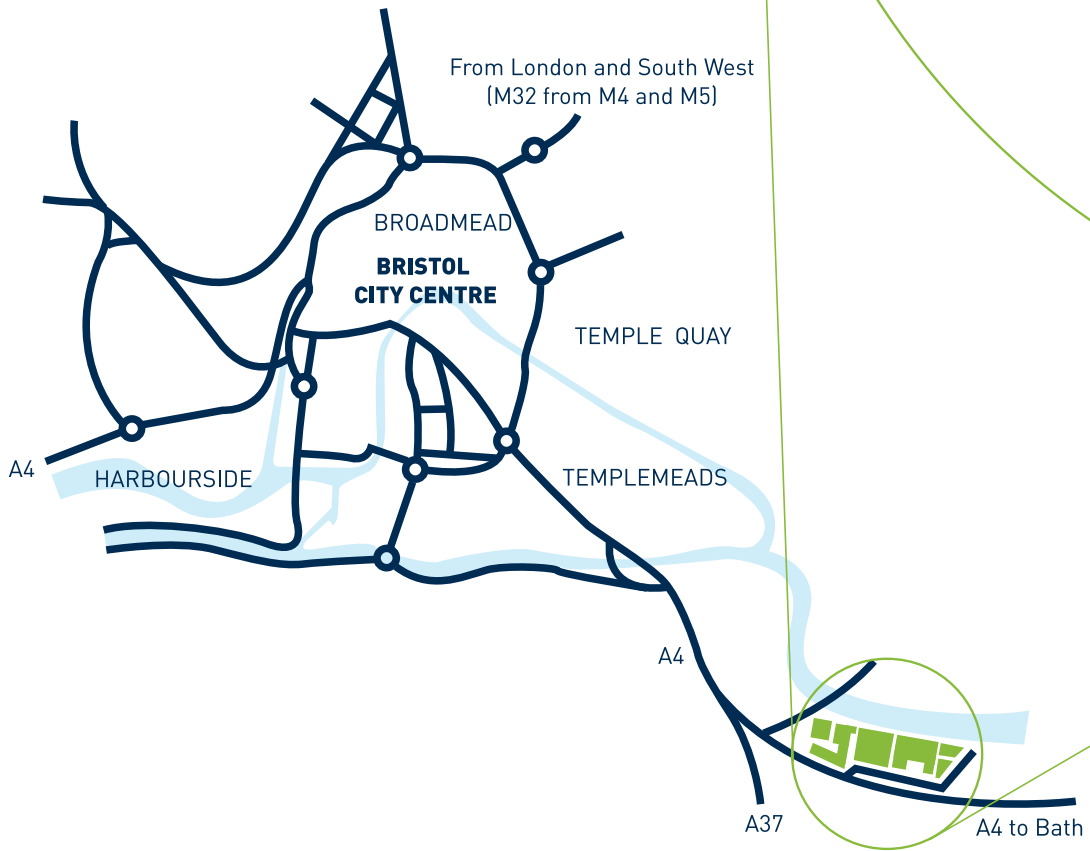

**DOMAIN**

**PAINTWORKS**

- Key**
- Other units
  - Roads
  - River
  - Follow dotted line to **unit 1.5**

Call us on 0117 972 8700

Domain Associates 1.5 Paintworks, Colthurst Mews, Bath Road, Bristol, BS4 3EH