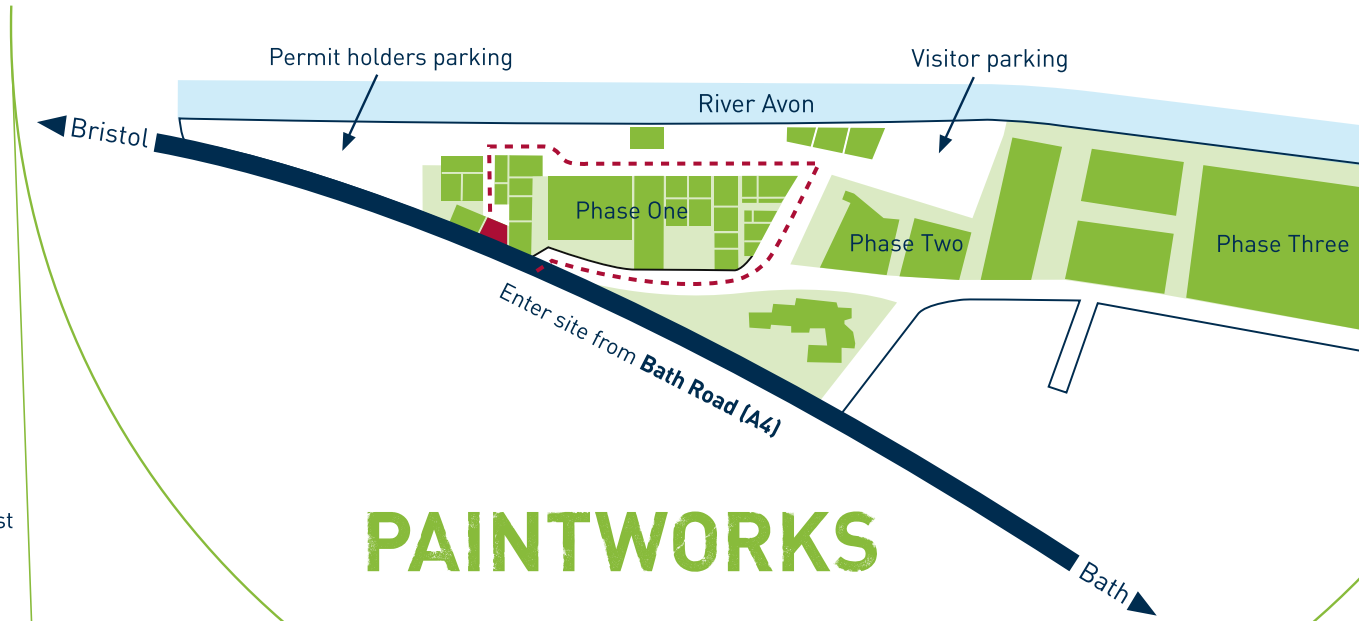

**DOMAIN**

**PAINTWORKS**

- Key**
- Other units
  - Roads
  - River
  - Follow dotted line to **unit 1.5**

Call us on 0117 972 8700

Domain Associates 1.5 Paintworks, Colthurst Mews, Bath Road, Bristol, BS4 3EH